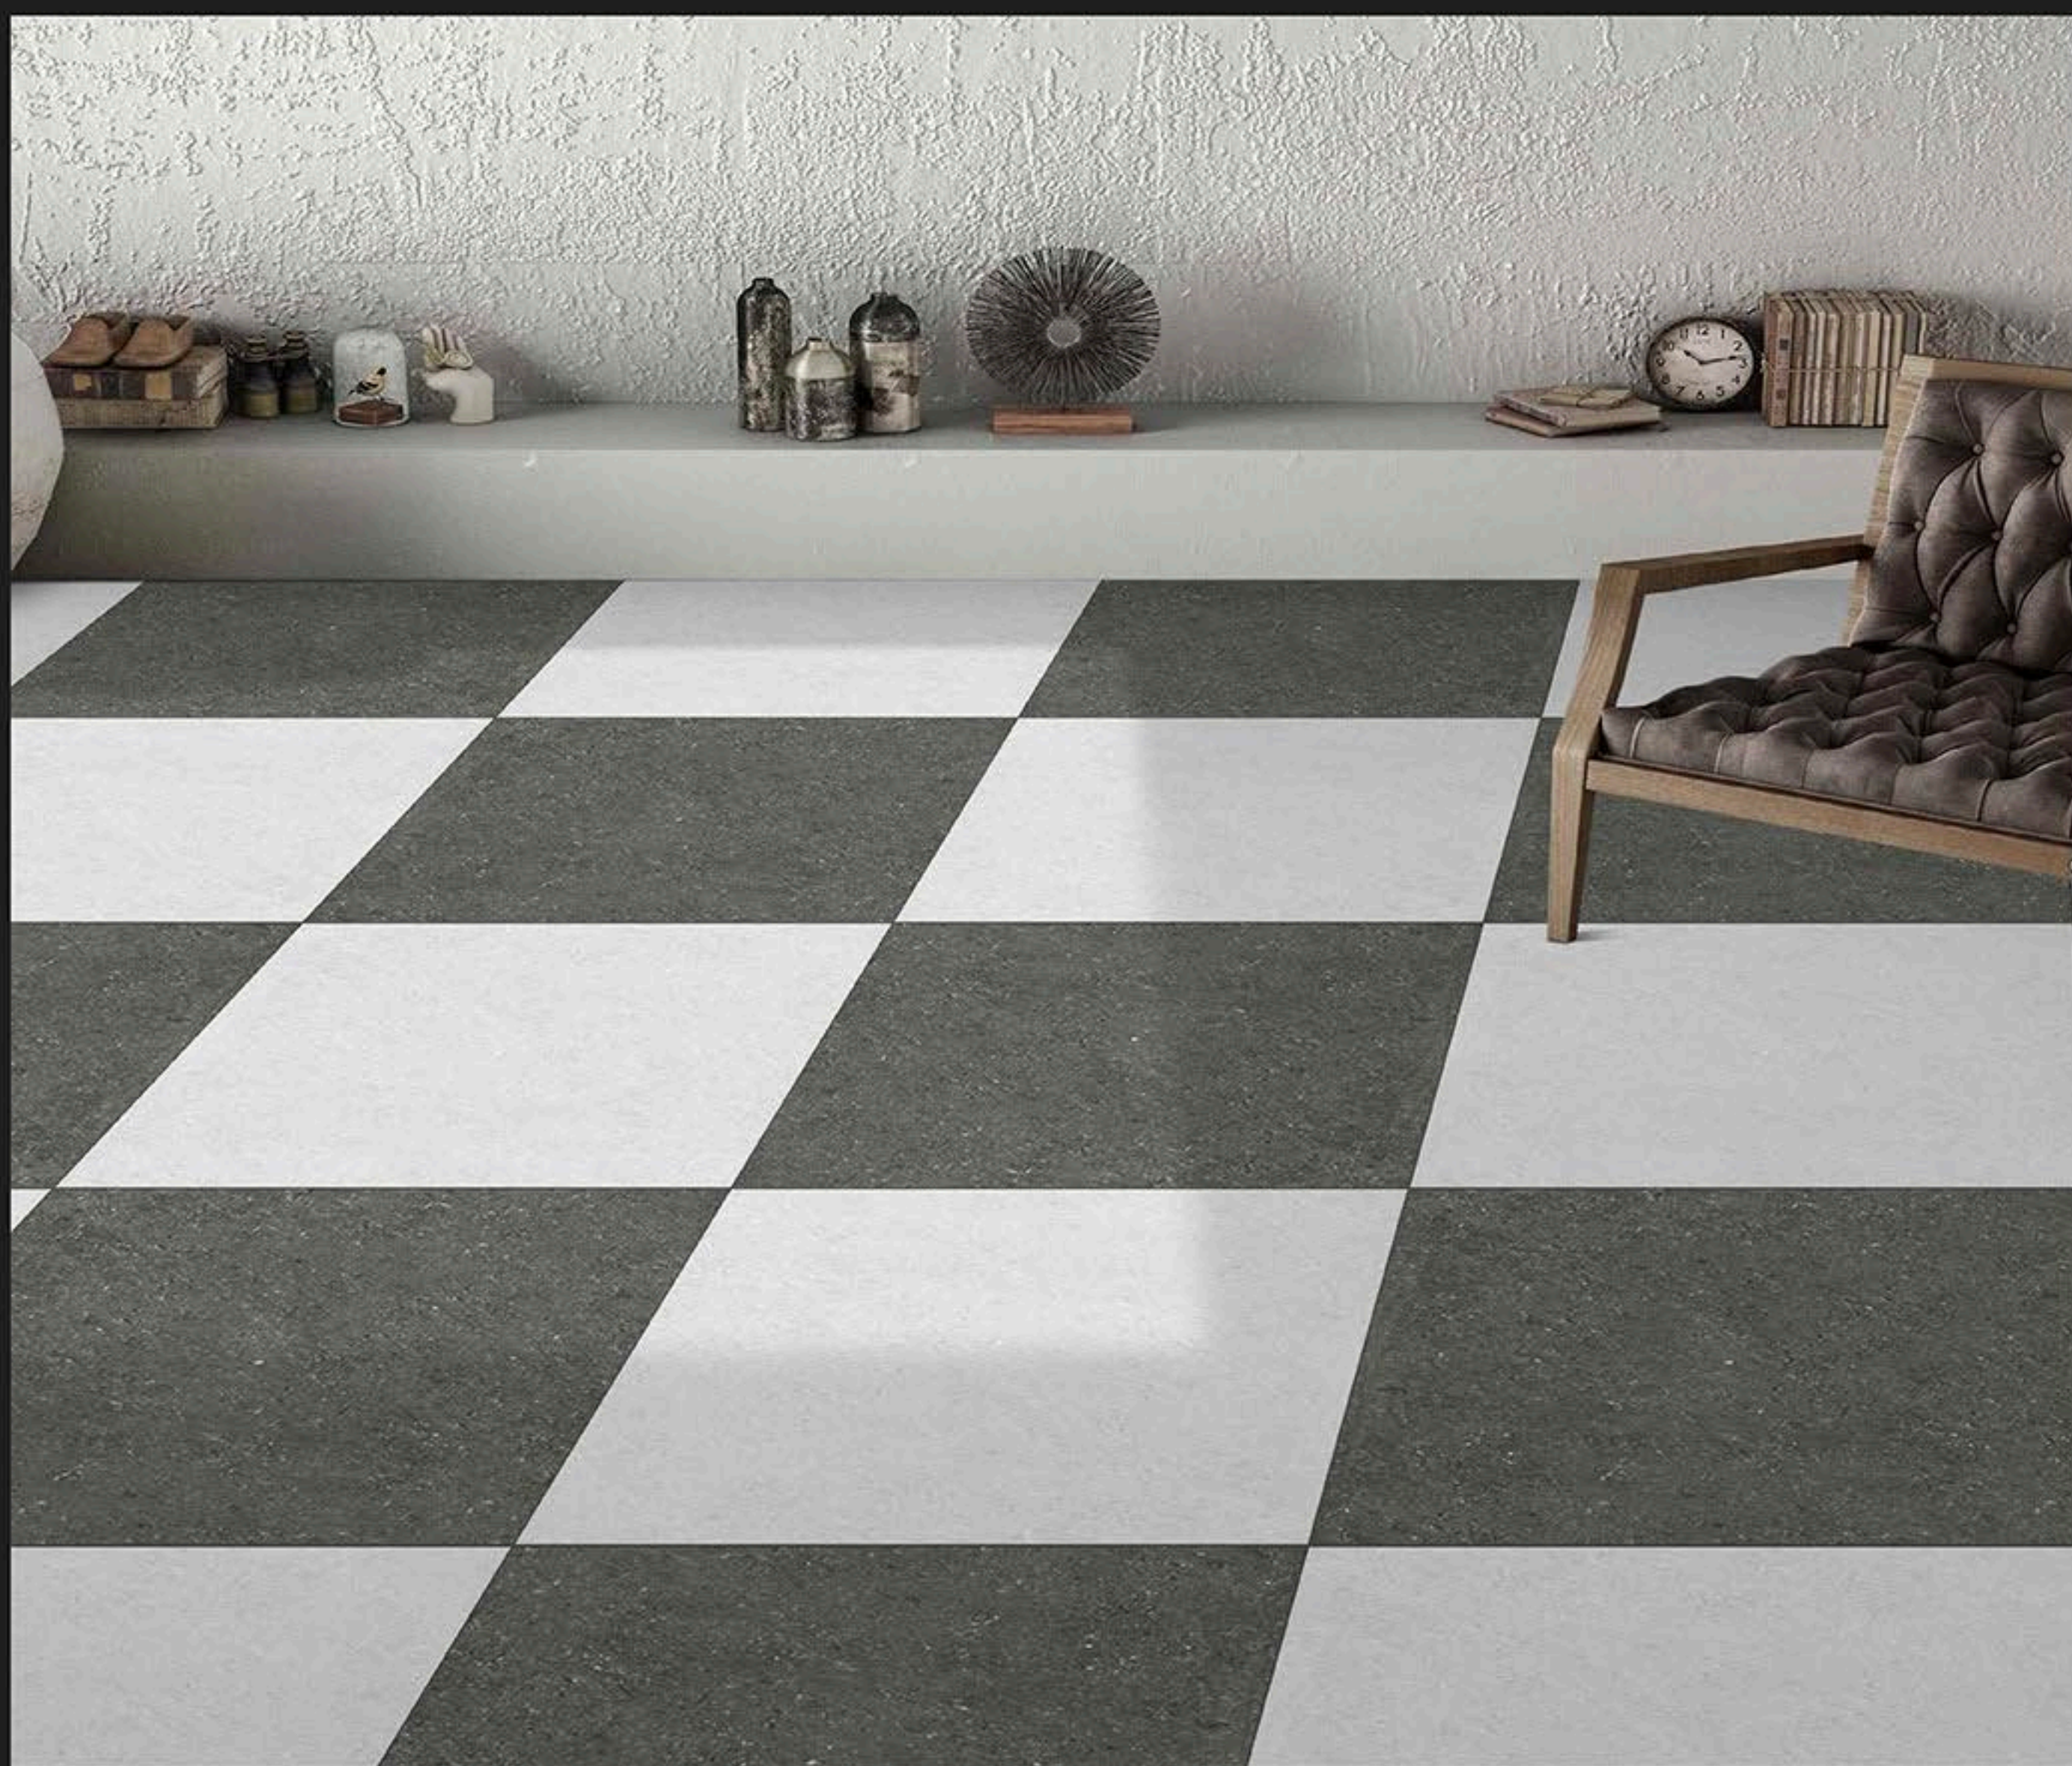

DC-0002 LIGHT

DC-0002 DARK